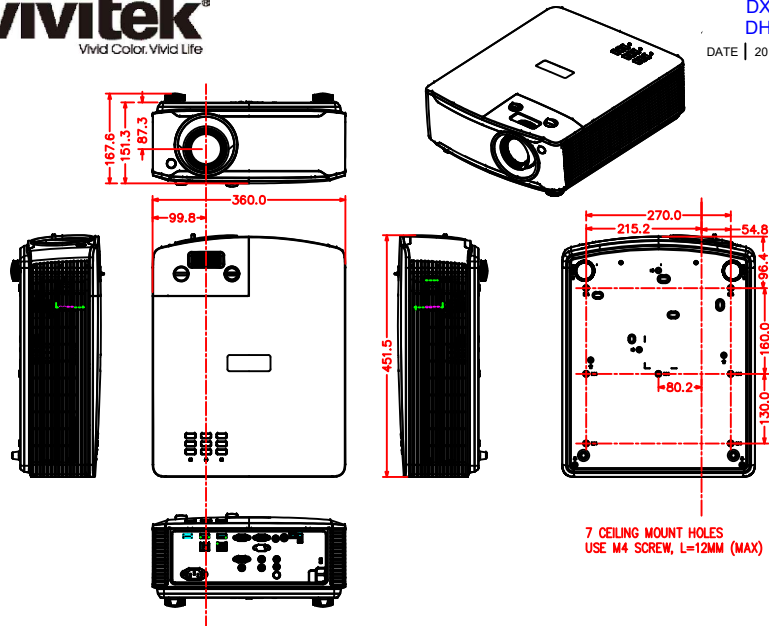

Vivitek Projector

DX4630Z_DW4650Z
DH4661Z_DU4671Z

DATE | 2017/08/29 | REV. | 00

7 CEILING MOUNT HOLES
USE M4 SCREW, L=12MM (MAX)